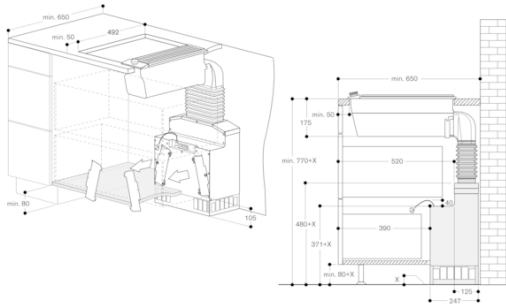

Vario downdraft ventilation 200 series

Black anodized control panel in aluminium

Width 15 cm

Air extraction / Air recirculation

Motorless

2020-09-03

Page 2

GAGGENAU

VL200120
 Vario downdraft ventilation 200 series
 Black anodized control panel in
 aluminium
 Width 15 cm
 Air extraction / Air recirculation
 Motorless

2020-09-03
 Page 3

measurements in mm

measurements in mm

measurements in mm

measurements in inches (mm)

measurements in inches (mm)

measurements in inches (mm)

VL200120
 Vario downdraft ventilation 200 series
 Black anodized control panel in
 aluminium
 Width 15 cm
 Air extraction / Air recirculation
 Motorless
 2020-09-03
 Page 4