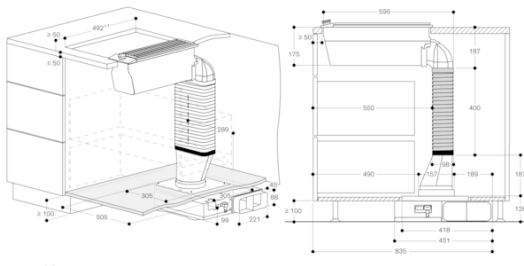

VL200120
 Vario downdraft ventilation 200 series
 Black anodized control panel in
 aluminium
 Width 15 cm
 Air extraction / Air recirculation
 Motorless

2020-09-03
 Page 3

measurements in mm

measurements in mm

measurements in mm

measurements in inches (mm)

measurements in inches (mm)

measurements in inches (mm)

VL200120
 Vario downdraft ventilation 200 series
 Black anodized control panel in
 aluminium
 Width 15 cm
 Air extraction / Air recirculation
 Motorless
 2020-09-03
 Page 4