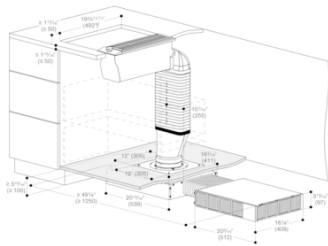

measurements in mm

measurements in inches (mm)

measurements in inches (mm)

measurements in inches (mm)

VL200120
 Vario downdraft ventilation 200 series
 Black anodized control panel in
 aluminium
 Width 15 cm
 Air extraction / Air recirculation
 Motorless
 2020-09-03
 Page 4

measurements in inches (mm)

measurements in inches (mm)

measurements in inches (mm)