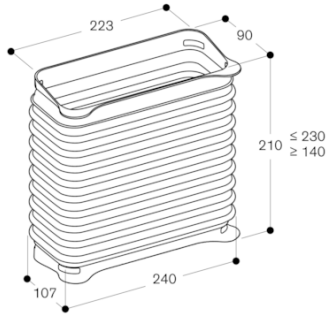

Vario downdraft ventilation 200 series

Black anodized control panel in aluminium

Width 15 cm

Air extraction / Air recirculation

Motorless

2020-09-03

Page 2

GAGGENAU

VL200120
 Vario downdraft ventilation 200 series
 Black anodized control panel in
 aluminium
 Width 15 cm
 Air extraction / Air recirculation
 Motorless

2020-09-03
 Page 3

measurements in mm

measurements in mm

measurements in mm

measurements in inches (mm)

measurements in inches (mm)

measurements in inches (mm)

VL200120
 Vario downdraft ventilation 200 series
 Black anodized control panel in
 aluminium
 Width 15 cm
 Air extraction / Air recirculation
 Motorless
 2020-09-03
 Page 4