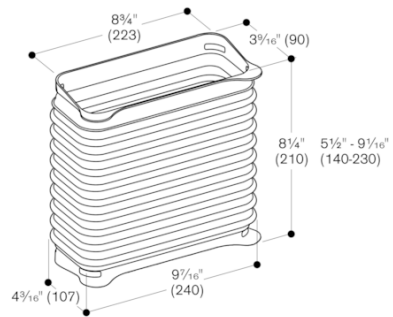

VL200120
 Vario downdraft ventilation 200 series
 Black anodized control panel in
 aluminium
 Width 15 cm
 Air extraction / Air recirculation
 Motorless

2020-09-03
 Page 3

measurements in mm

measurements in mm

measurements in mm

measurements in inches (mm)

measurements in inches (mm)

measurements in inches (mm)

VL200120
 Vario downdraft ventilation 200 series
 Black anodized control panel in
 aluminium
 Width 15 cm
 Air extraction / Air recirculation
 Motorless
 2020-09-03
 Page 4

measurements in inches (mm)

measurements in inches (mm)

measurements in inches (mm)