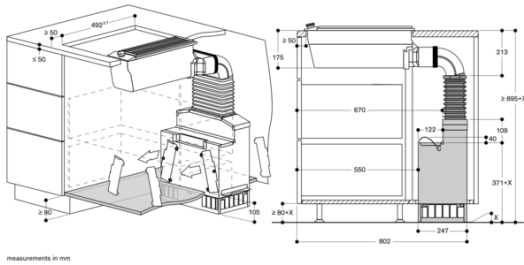

measurements in mm