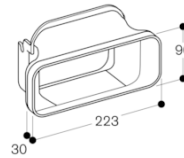

Length electrical supply cord (cm)

170

Required niche size for installation (HxWxD)

175mm x 170.0mm x 492mm

Height of the chimney (mm)

Height of product, without chimney (mm)

Minimum distance above an electric hob

Vario downdraft ventilation 200 series

Black anodized control panel in aluminium

Width 15 cm

Air extraction / Air recirculation

Motorless

2020-09-03

Page 2

GAGGENAU

VL200120
 Vario downdraft ventilation 200 series
 Black anodized control panel in
 aluminium
 Width 15 cm
 Air extraction / Air recirculation
 Motorless

2020-09-03
 Page 3

measurements in mm

measurements in mm

measurements in mm

measurements in inches (mm)

measurements in inches (mm)

measurements in inches (mm)

VL200120
 Vario downdraft ventilation 200 series
 Black anodized control panel in
 aluminium
 Width 15 cm
 Air extraction / Air recirculation
 Motorless
 2020-09-03
 Page 4