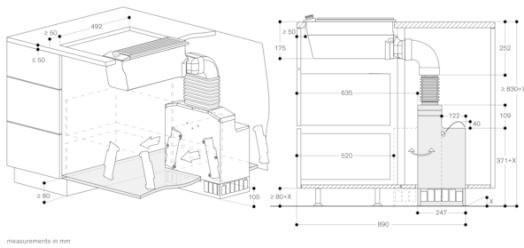

VL200120

Vario downdraft ventilation 200 series

Black anodized control panel in aluminium

Width 15 cm

Air extraction / Air recirculation

Motorless

2020-09-03

Page 2

GAGGENAU