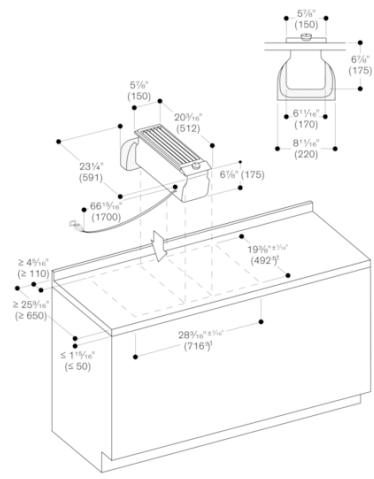

VL200120
 Vario downdraft ventilation 200 series
 Black anodized control panel in
 aluminium
 Width 15 cm
 Air extraction / Air recirculation
 Motorless

2020-09-03
 Page 3

measurements in mm

measurements in mm

measurements in mm

measurements in inches (mm)

measurements in inches (mm)

measurements in inches (mm)

VL200120
 Vario downdraft ventilation 200 series
 Black anodized control panel in
 aluminium
 Width 15 cm
 Air extraction / Air recirculation
 Motorless
 2020-09-03
 Page 4