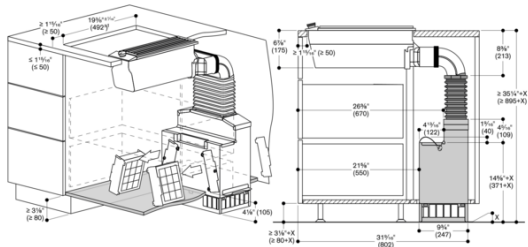

VL200120
Vario downdraft ventilation 200 series
Black anodized control panel in
aluminium
Width 15 cm
Air extraction / Air recirculation
Motorless
2020-09-03
Page 4

measurements in inches (mm)