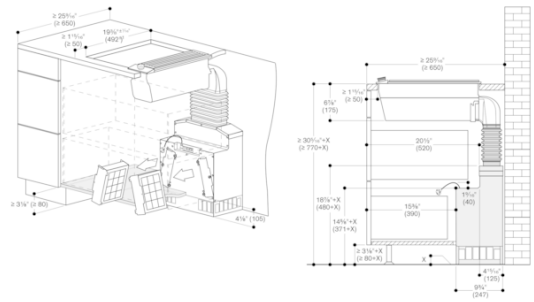

VL200120
 Vario downdraft ventilation 200 series
 Black anodized control panel in
 aluminium
 Width 15 cm
 Air extraction / Air recirculation
 Motorless

2020-09-03
 Page 3

measurements in mm

measurements in mm

measurements in mm

measurements in inches (mm)

measurements in inches (mm)

measurements in inches (mm)

VL200120
 Vario downdraft ventilation 200 series
 Black anodized control panel in
 aluminium
 Width 15 cm
 Air extraction / Air recirculation
 Motorless
 2020-09-03
 Page 4