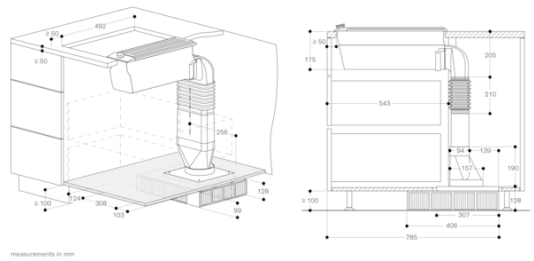

Vario downdraft ventilation 200 series

Black anodized control panel in aluminium

Width 15 cm

Air extraction / Air recirculation

Motorless

2020-09-03

Page 2

GAGGENAU

VL200120
 Vario downdraft ventilation 200 series
 Black anodized control panel in
 aluminium
 Width 15 cm
 Air extraction / Air recirculation
 Motorless

2020-09-03
 Page 3

measurements in mm

measurements in mm

measurements in mm

measurements in inches (mm)

measurements in inches (mm)

measurements in inches (mm)

VL200120
 Vario downdraft ventilation 200 series
 Black anodized control panel in
 aluminium
 Width 15 cm
 Air extraction / Air recirculation
 Motorless
 2020-09-03
 Page 4