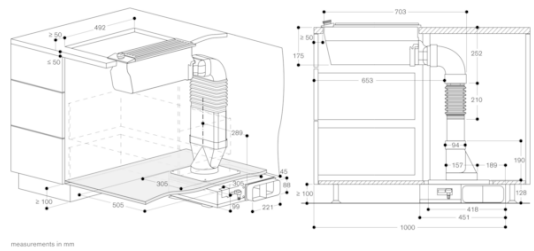

VL200120

Vario downdraft ventilation 200 series

Black anodized control panel in aluminium

Width 15 cm

Air extraction / Air recirculation

Motorless

2020-09-03

Page 2

GAGGENAU