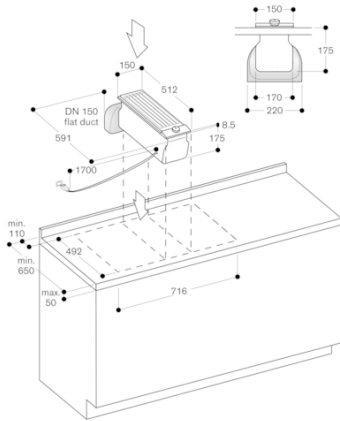

Length electrical supply cord (cm)

170

Required niche size for installation (HxWxD)

175mm x 170.0mm x 492mm

Height of the chimney (mm)

Height of product, without chimney (mm)

Minimum distance above an electric hob

Vario downdraft ventilation 200 series

Black anodized control panel in aluminium

Width 15 cm

Air extraction / Air recirculation

Motorless

2020-09-03

Page 2

GAGGENAU

VL200120
 Vario downdraft ventilation 200 series
 Black anodized control panel in
 aluminium
 Width 15 cm
 Air extraction / Air recirculation
 Motorless

2020-09-03
 Page 3

measurements in mm

measurements in mm

measurements in mm

measurements in inches (mm)

measurements in inches (mm)

measurements in inches (mm)

VL200120
 Vario downdraft ventilation 200 series
 Black anodized control panel in
 aluminium
 Width 15 cm
 Air extraction / Air recirculation
 Motorless
 2020-09-03
 Page 4