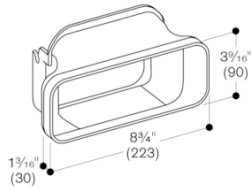

Length electrical supply cord (cm)

170

Required niche size for installation (HxWxD)

175mm x 170.0mm x 492mm

Height of the chimney (mm)

Height of product, without chimney (mm)

Minimum distance above an electric hob

VL200120
 Vario downdraft ventilation 200 series
 Black anodized control panel in
 aluminium
 Width 15 cm
 Air extraction / Air recirculation
 Motorless

2020-09-03
 Page 3

measurements in mm

measurements in mm

measurements in mm

measurements in inches (mm)

measurements in inches (mm)

measurements in inches (mm)

VL200120
 Vario downdraft ventilation 200 series
 Black anodized control panel in
 aluminium
 Width 15 cm
 Air extraction / Air recirculation
 Motorless
 2020-09-03
 Page 4

measurements in inches (mm)

measurements in inches (mm)

measurements in inches (mm)